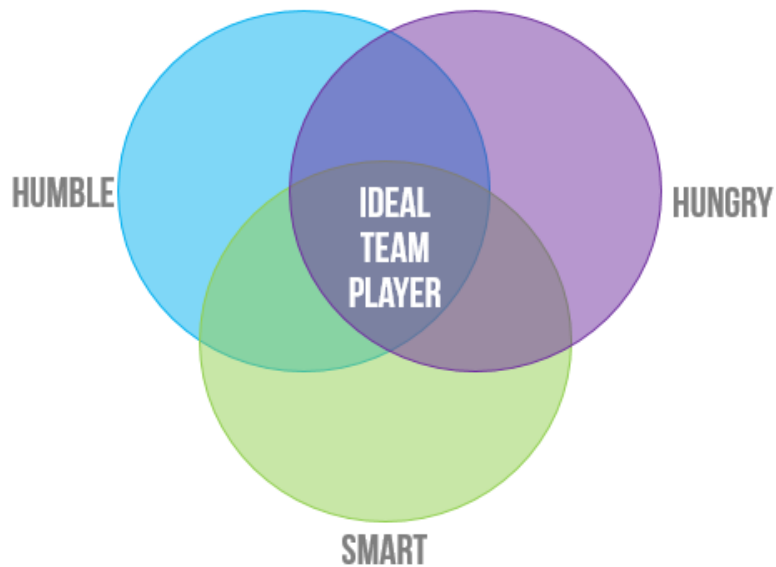

# WHAT MAKES an IDEAL TEAM PLAYER?

## HUMBLE

Single GREATEST attribute of a TEAM PLAYER